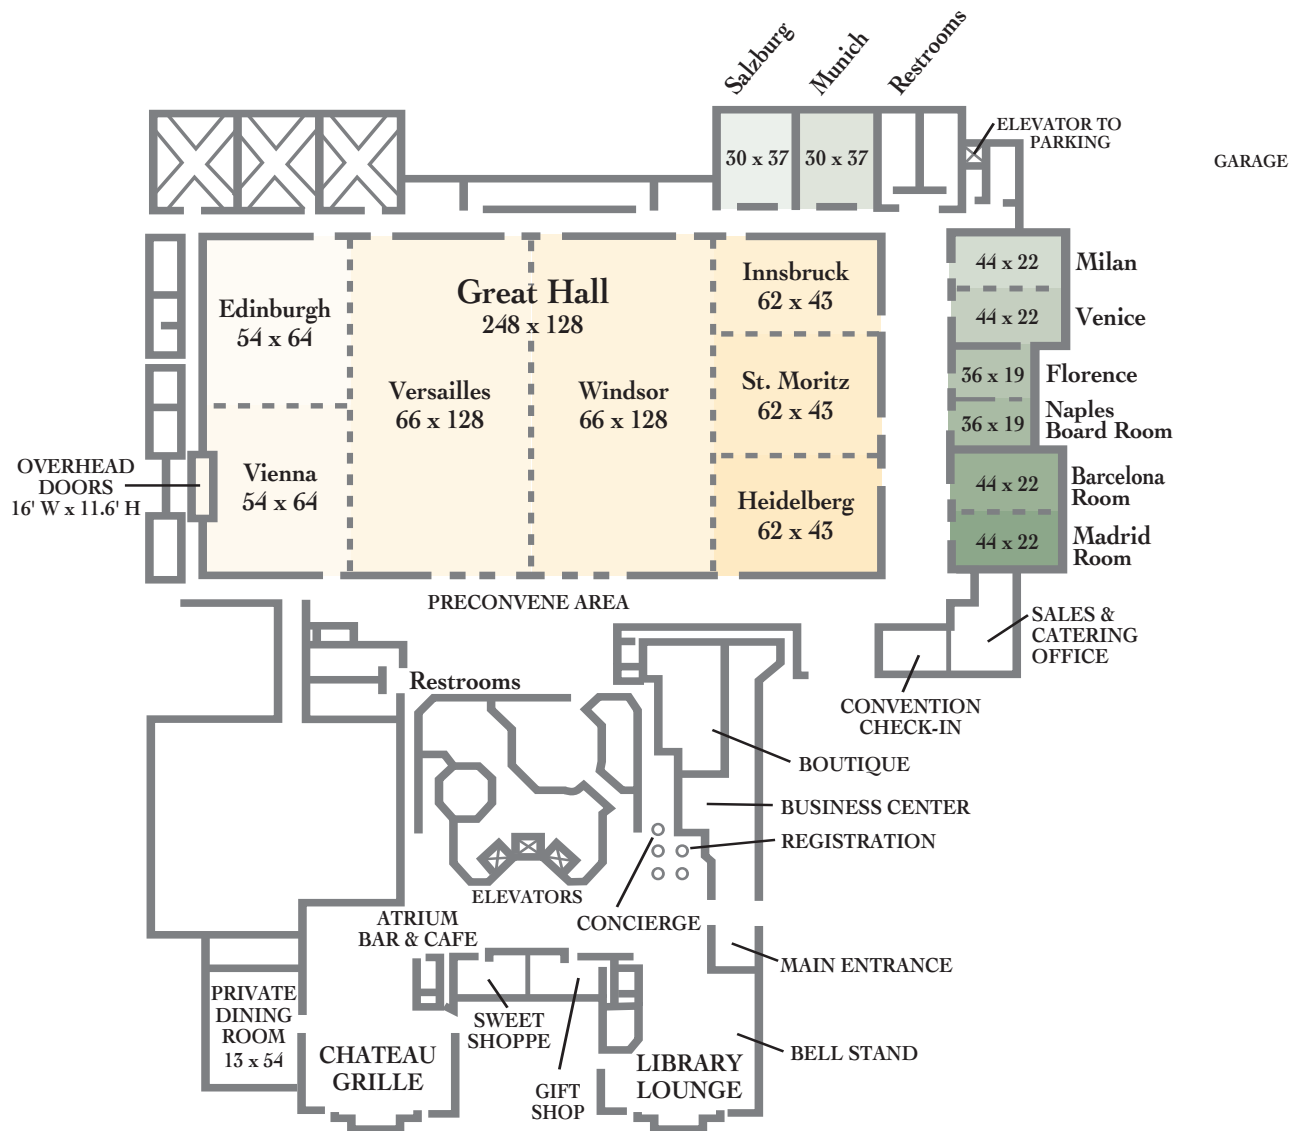

For more information, call a Chateau Sales
Representative today at 417-334-1161
or visit www.ChateauOnTheLake.com.