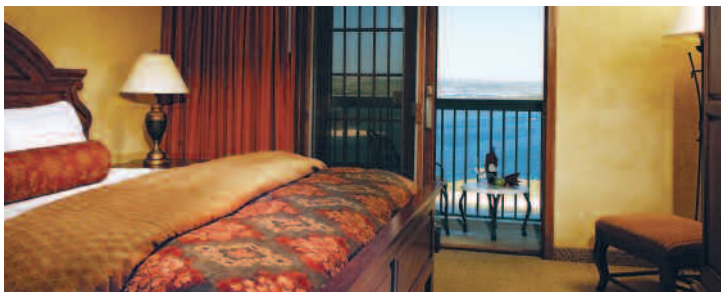

**CHATEAU  
ON THE LAKE**  
RESORT SPA & CONVENTION CENTER  
BRANSON, MISSOURI

Meet on the Lake, In the Mountains,  
BEYOND THE ORDINARY!

Tucked away in the scenic Ozark Mountains in Branson, Missouri, Chateau on the Lake is a remarkable resort. A dream-like setting, on the lake and in the mountains, frames this enchanting castle, providing endless views of the resort's breathtaking surroundings. To complement the spectacular vistas, the resort's 301 beautifully appointed guest rooms offer endless luxuries that are sure to make any visit simply perfect!

And Chateau on the Lake is more than just the finest destination resort and spa in the Midwest. The resort features southwest Missouri's largest and most perfectly designed convention center - 43,500 sq. ft. of high-tech meeting space designed to accommodate from 10 to 3,000 attendees, all on one level, under one roof!

## GUEST ACCOMMODATIONS

All 301 beautifully appointed guest rooms surround the stunning 10-story atrium and include the following amenities:

- High-speed Internet access
- Wireless Web TV
- Spectacular cherry-wood beds with Serta Perfect Sleeper mattresses
- Two telephones with dual lines, voice mail and data ports
- Tile-stone baths
- Coffee maker and tea
- Iron and ironing board
- In room safes

## MEETING AND BANQUET FACILITIES

Combining contemporary state-of-the-art facilities and a romantic Old World charm, Chateau on the Lake is an unsurpassed meeting destination.

- Impressive 32,000 sq. ft. Great Hall with loading docks and direct access to exhibit floor
- 16 meeting rooms and 3 corporate boardrooms
- Private 51-seat theatre for special presentations
- Exceptional banquet and catering services
- High-speed/WiFi Internet capabilities
- Outdoor lakeview garden terrace
- Onsite Production Source (SWANK Audio Visual)